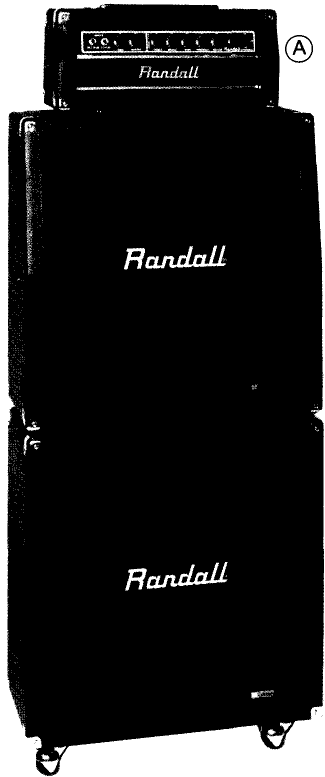

Randall

RG-40-112SC

The RG-40 is a 40 watt RMS extremely hi gain guitar amplifier featuring an all discrete FET pre-amp with an input impedance of one megohm, an input sensitivity of less than 1 mV, footswitchable gain boost of 15 dB, and the tone controls are post master gain control for maximum tonal range. In

addition, it has footswitchable, ringing stinging reverb, an extension speaker jack, a signal output jack, and incorporates the latest Randall innovation, the Constant Current Power Amplifier™. A G12-65 Celestion speaker is standard.

The RG-40 is also available as a Power Head only for use in conjunction with Randall's new R-212TC and R-212BC mini stack cabinets which are designed along the lines of the classic four speaker stack cabinets only much smaller and employing two G12-65 Celestion speakers in each the top and bottom cabinets. The self contained RG-40-112C or the RG-40 Power Head with the stack cabinets provide all the versatility, sound, and power that is possible to put into such a compact package.